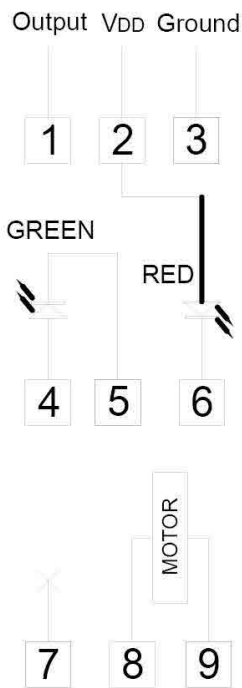

DIMENSION

• TS004-DM11HAKKK3 □□□□ -W200

CIRCUIT

• TWO COLOR

• SINGLE COLOR

• TWO COLOR

• FULL COLOR