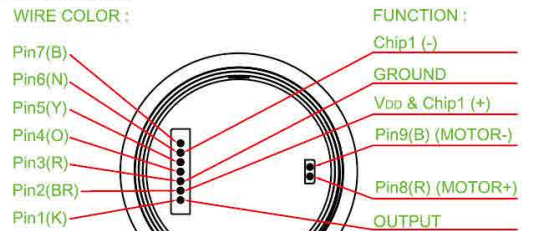

DIMENSION

• TS004-DM11HAKKK3 □□□□ -W200

CIRCUIT

• TWO COLOR

• SINGLE COLOR

• TWO COLOR

• FULL COLOR