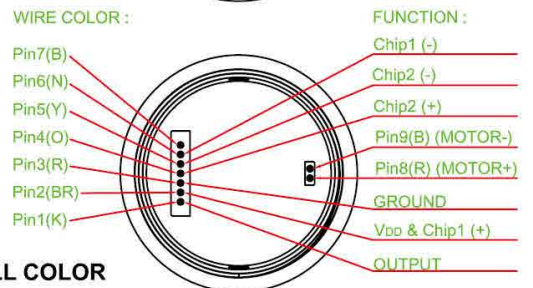

DIMENSION

• TS004-DM11HAKKK3 □□□□ -W200

CIRCUIT

• TWO COLOR

• SINGLE COLOR

• TWO COLOR

• FULL COLOR