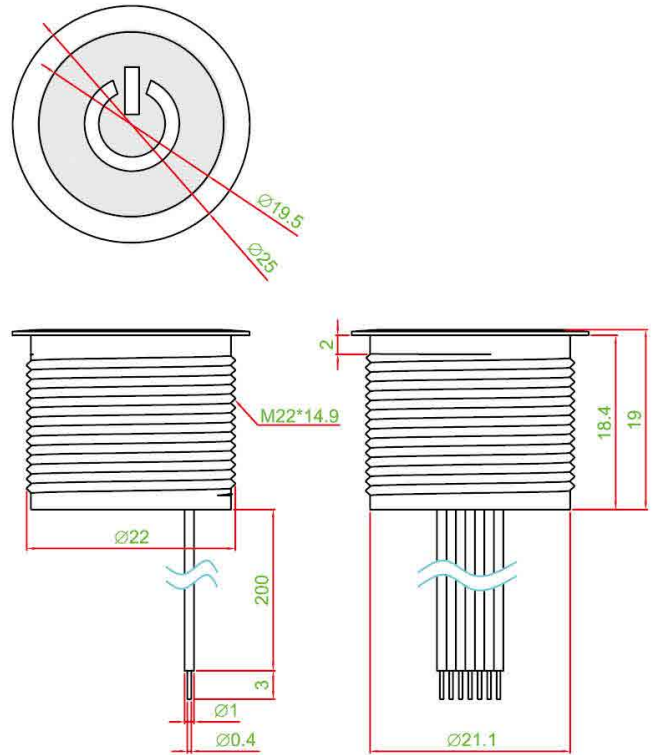

DIMENSION

• TS004-DM11HAKKK3 □□□□ -W200

CIRCUIT

• TWO COLOR

• SINGLE COLOR

• TWO COLOR

• FULL COLOR